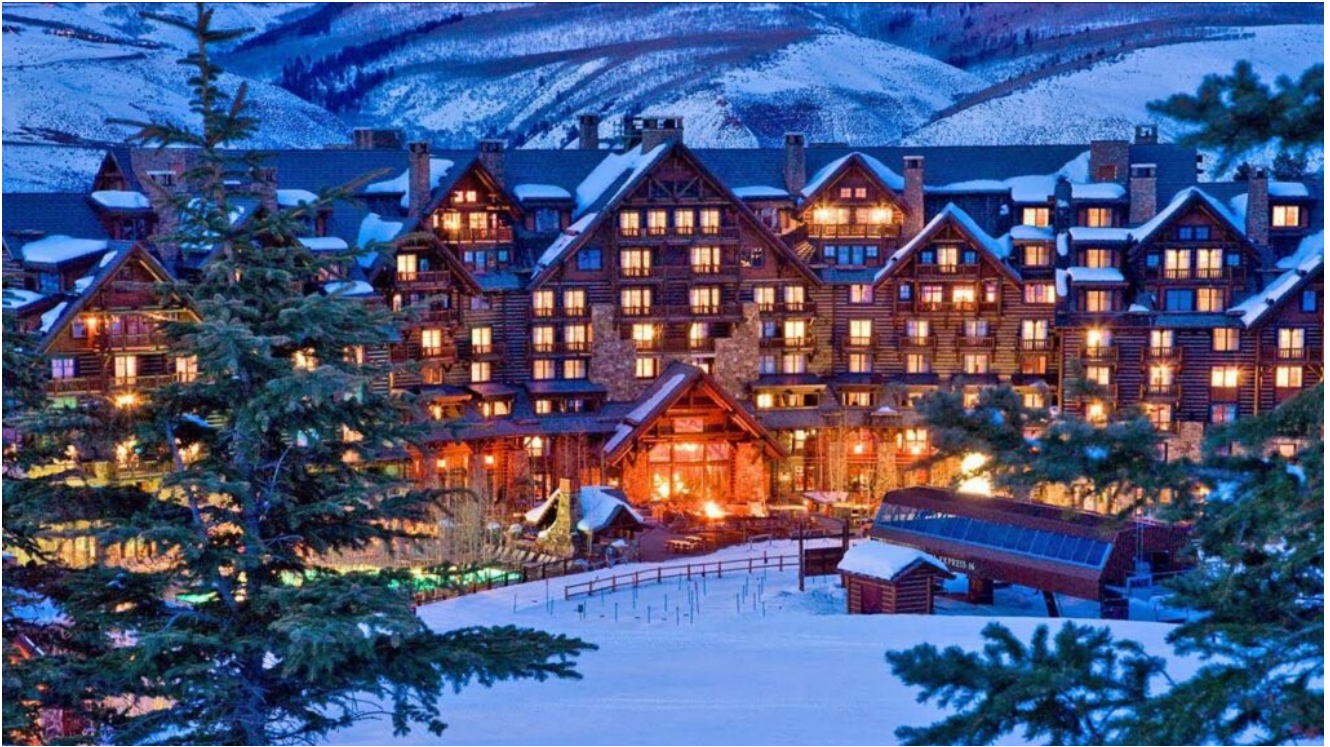

## Our Favorite Hotels

All Hotels and Resorts listed here are certified

by us. We have frequently stayed in these properties. They all offer impeccable accommodations, fabulous food, and great service.

**Sonnenalp (Vail)**

**Ritz Carlton (Beaver Creek)**

Swiss family owned for 3 generations. Simply the BEST!

Out of the Way Luxury but close to Beaver Creek!  
Click Picture above to go to the website.

Click Picture above to go to the website.